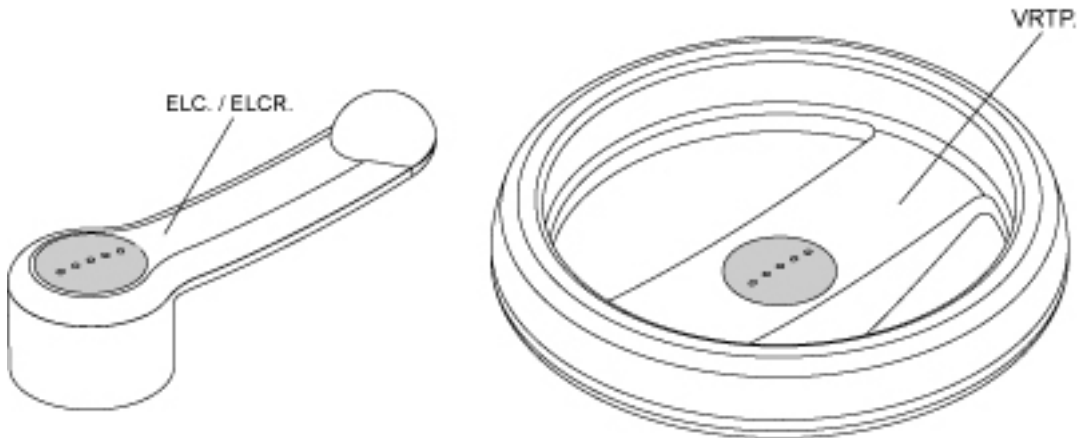

- 1
- 2
- 3
- 4
- 5
- 6
- 7
- 8
- 9
- 10
- 11
- 12
- 13
- 14
- 15
- 16
- 17
- 18

**MATERIAL**

Glass-fibre reinforced polyamide based (PA) technopolymer, in Elecolors colours, matte finish.

**ASSEMBLY**

Press-fit assembly, removable by a screwdriver.

ERGOSTYLE®

\* Complete with colour index, example: 29552-C2 ECB.T2-C2

- C1
  - C2
  - C3
  - C4
  - C5
  - C6
  - C17
- RAL7021   RAL2004   RAL7035   RAL1021   RAL5024   RAL3000   RAL6017

Code	Description	Boss cap for	
29551-*	ECB.T1-*	ELC.67	1
29552-*	ECB.T2-*	VRTP.125 / ELC.85	1
29553-*	ECB.T3-*	VRTP.160 / ELC.110 / ELCR.118	1
29554-*	ECB.T4-*	VRTP.200 / ELC.140	1